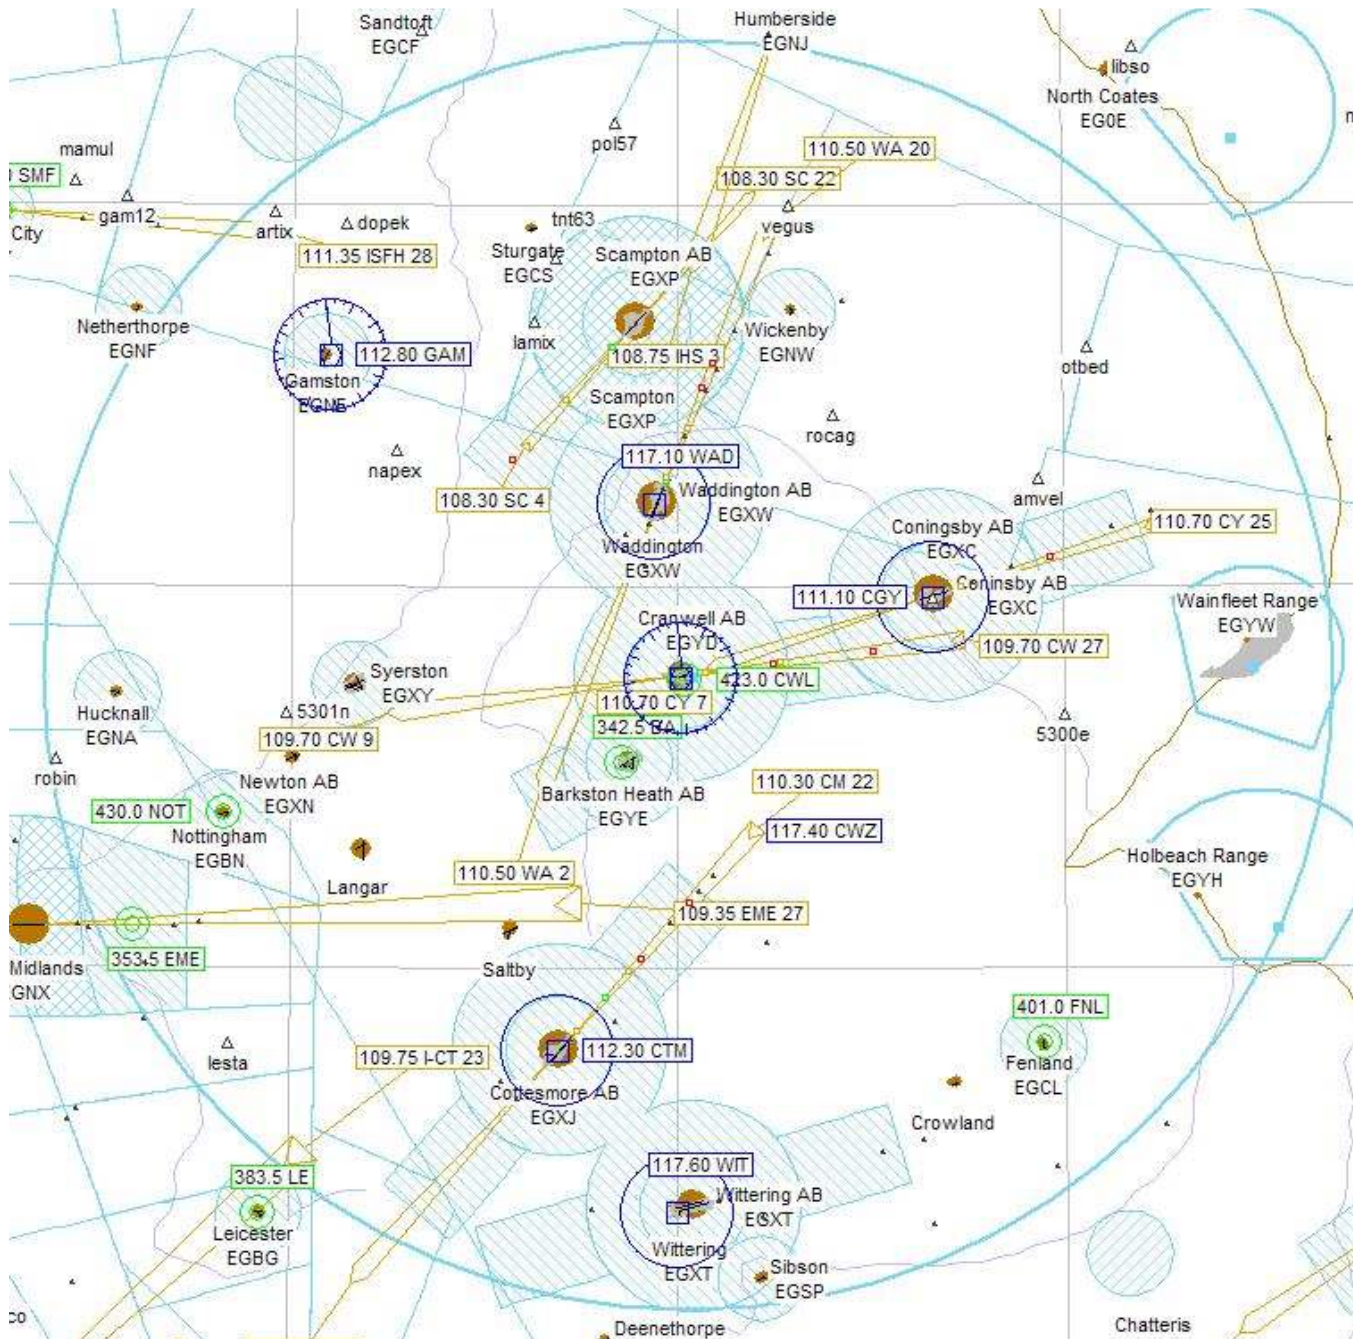

Welcome to RAFvirtual Cranwell - CFS

RAFvirtual Cranwell – 30 NM

The blue circle indicates the 30 NM range around Cranwell. Student pilots at 1EFTS are not allowed to fly outside this area until told otherwise.

Study this chart carefully, it will help you to navigate.

RAFvirtual Cranwell – 5 NM & 2.5 NM