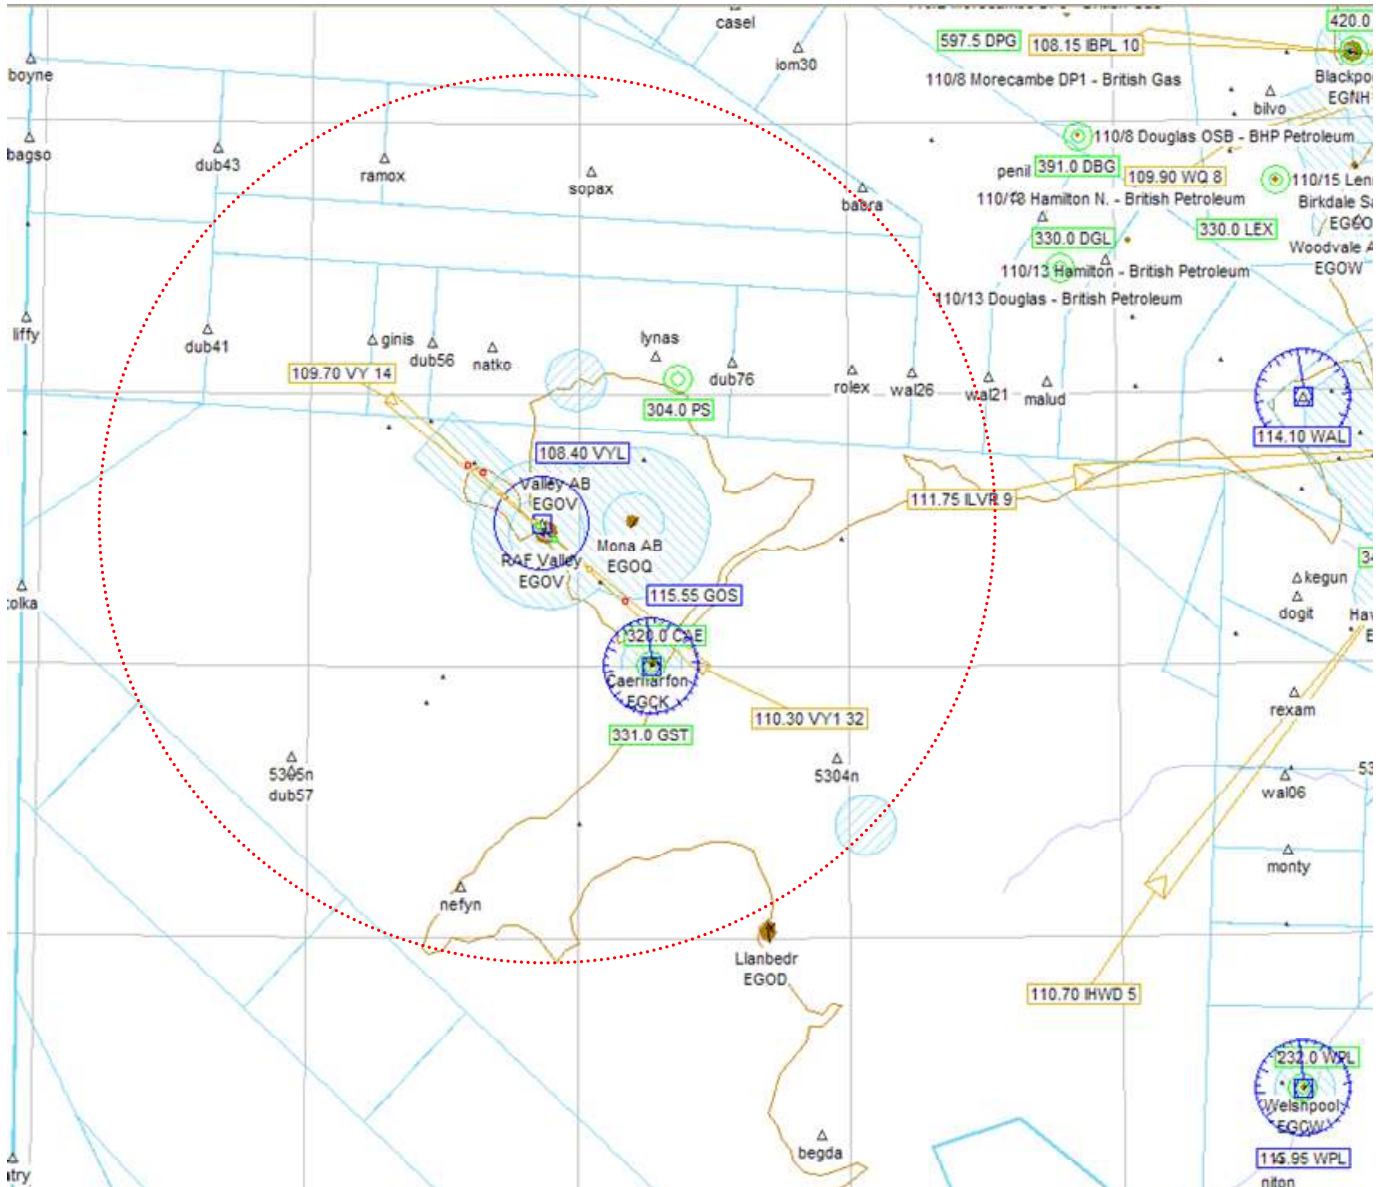

Welcome to RAFv Central Flying School

RAFvirtual Valley – Local Area – 30 NM

The red circle indicates the 30 NM range around Valley. Student pilots at 4 FTS are not allowed to fly outside this area until told otherwise.

Study this chart carefully, it will help you to navigate.