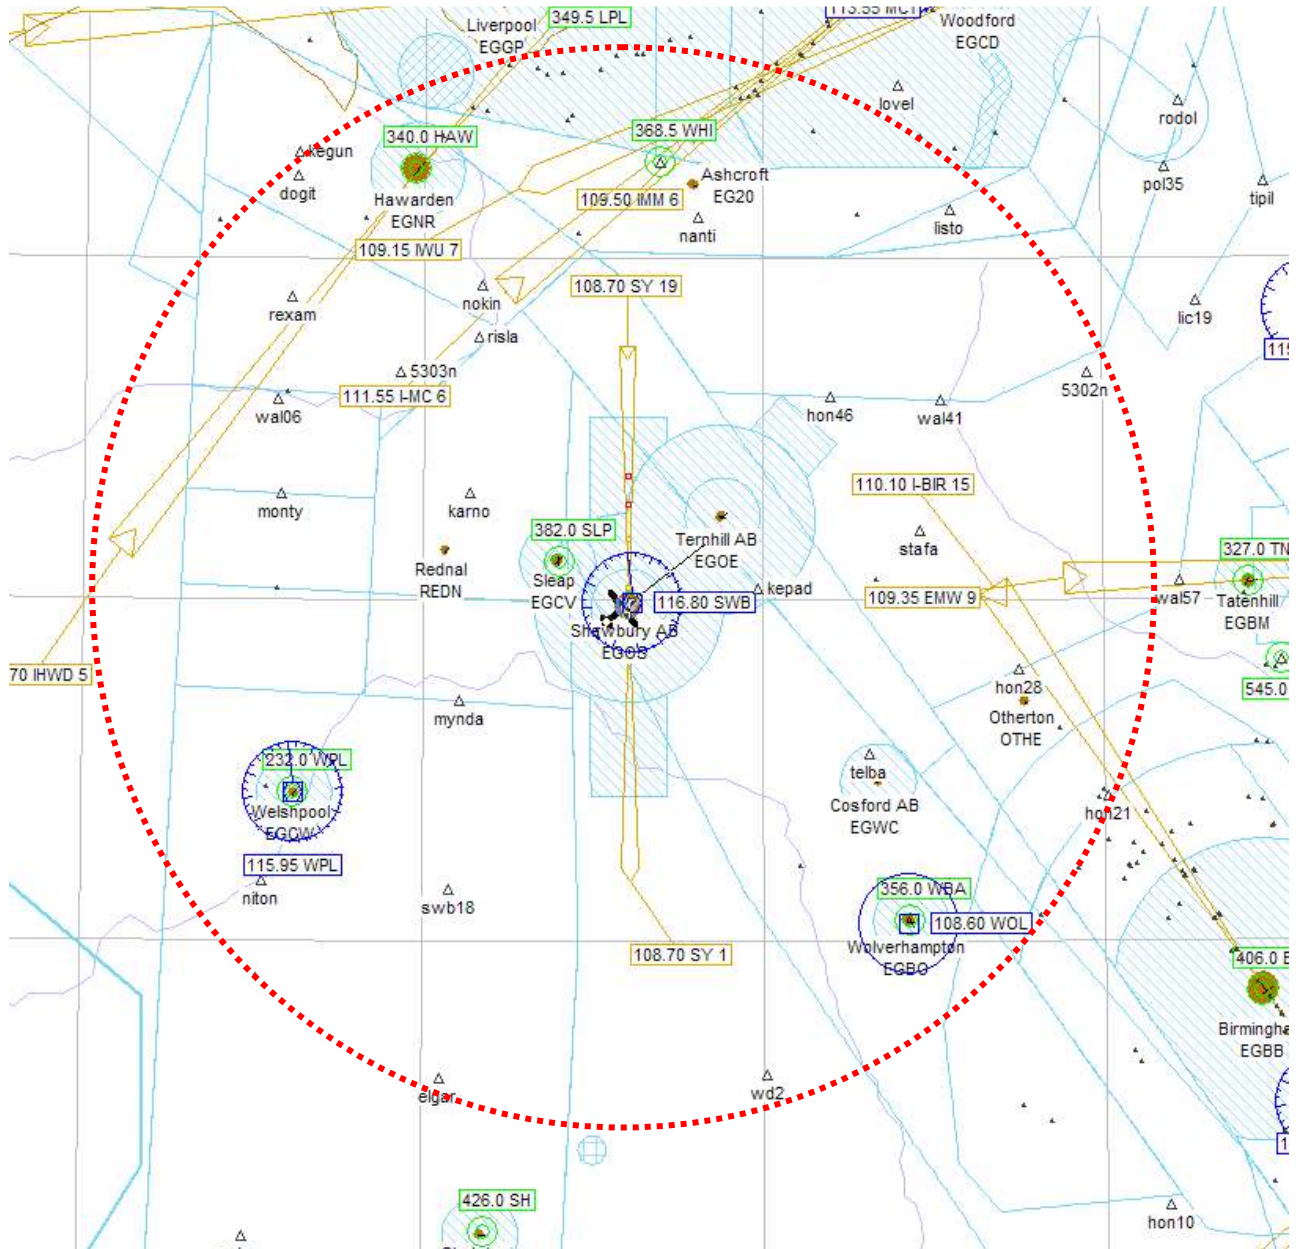

Welcome to RAFv Central Flying School

RAFvirtual Shawbury – Local Area – 30 NM

The red circle indicates the 30 NM range around Shawbury. Student pilots at 2FTS are not allowed to fly outside this area until told otherwise.

Study this chart carefully, it will help you to navigate.